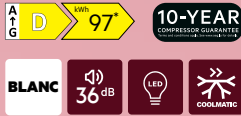

RÉFRIGÉRATEURS SIDE BY SIDE 186cm

Série 6000 DynamicAir
ORK7M391DW

Dimensions (HxLxP) en mm :
1860x595x650

Contenu net : 389L

CoolMatic, DynamicAir

899€